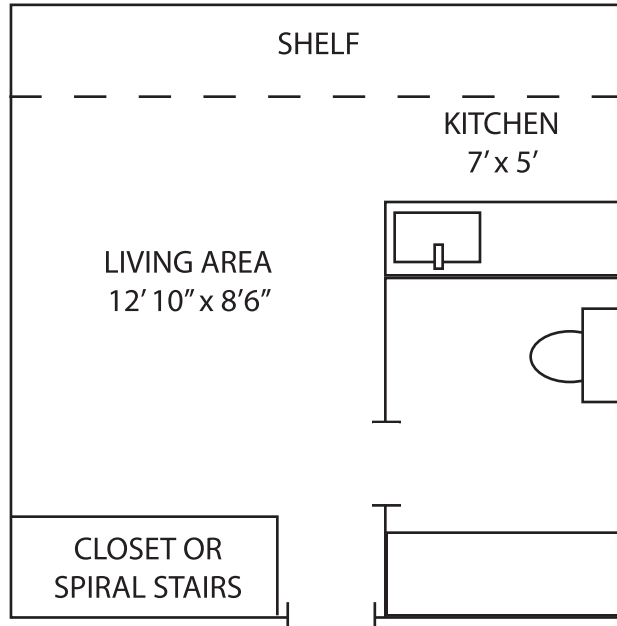

**STUDIO**

\* All dimensions are approximate

**STUDIO WITH LOFT SPACE**

For leasing inquiries, please call T&A Properties at 720-341-1817