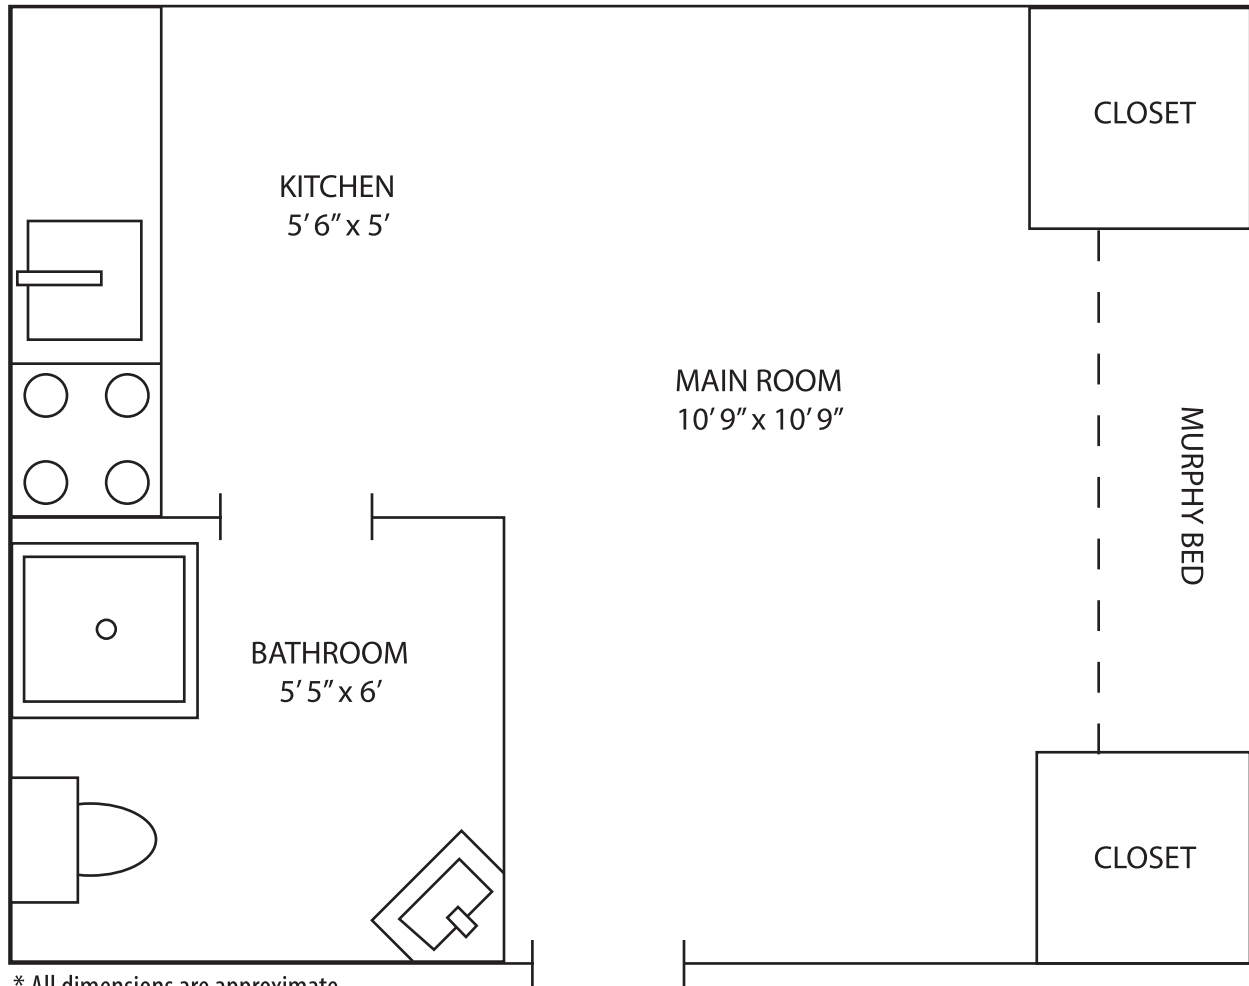

**STUDIO UNITS**

\* All dimensions are approximate

**For leasing inquiries, please call T&A Properties at 720-341-1817**