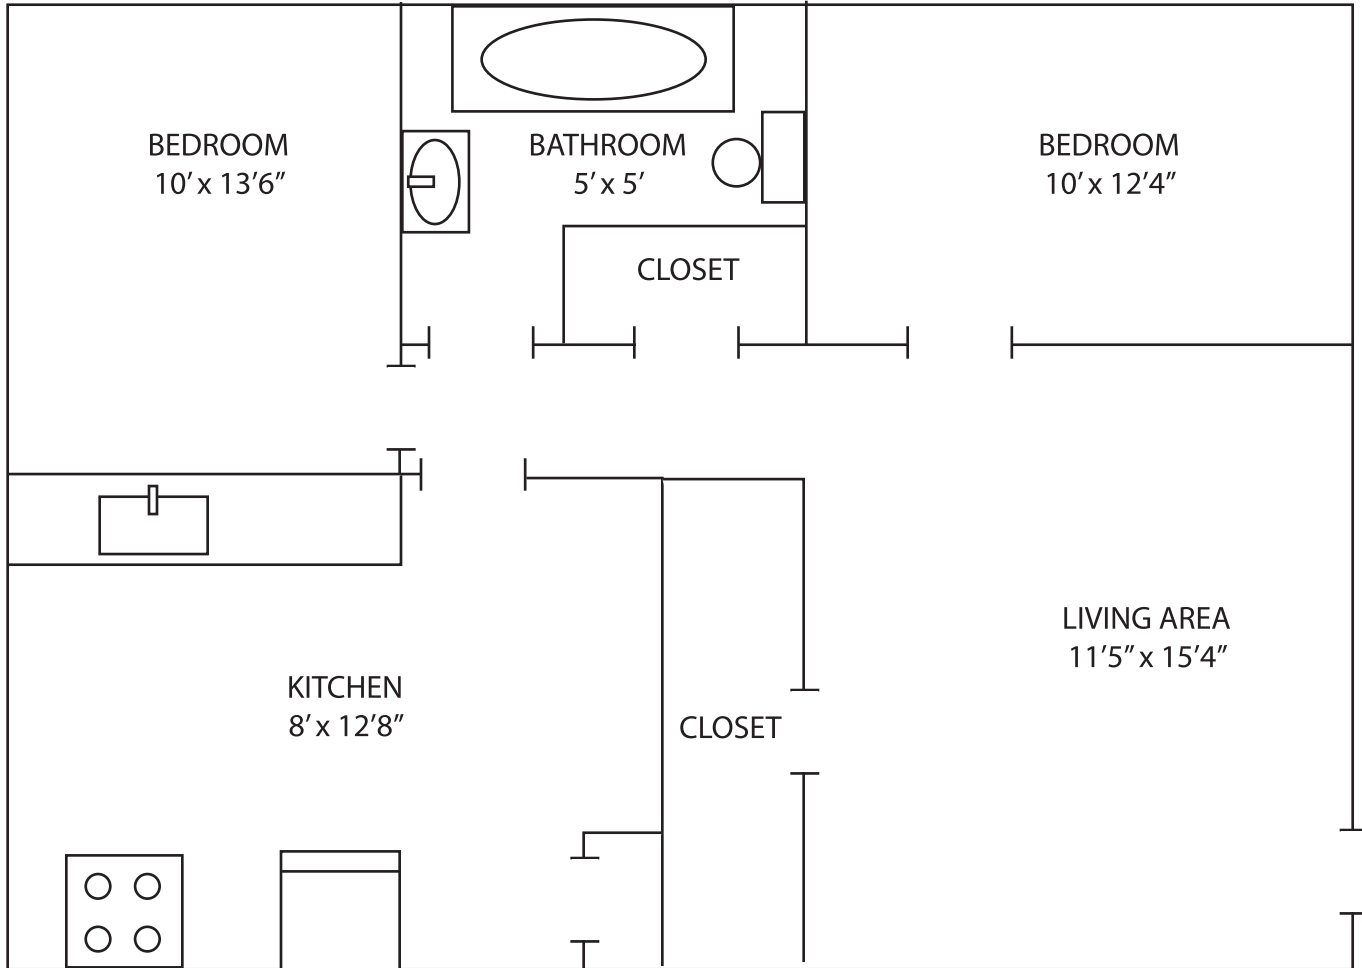

**TWO BEDROOM**

\* All dimensions are approximate

**For leasing inquiries, please call T&A Properties at 720-341-1817**