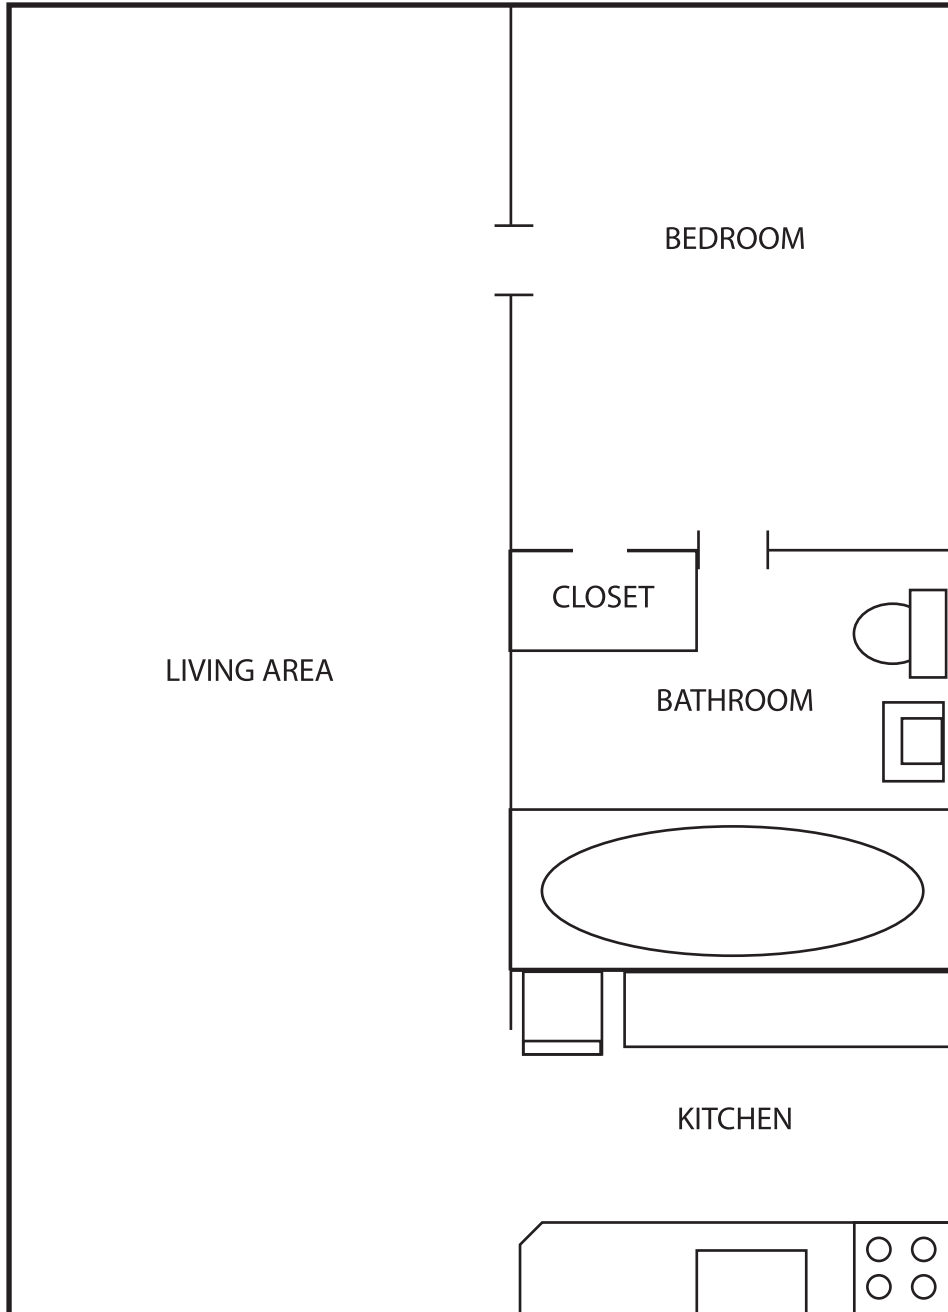

ONE BEDROOM

* All dimensions are approximate

For leasing inquiries, please call T&A Properties at 720-341-1817