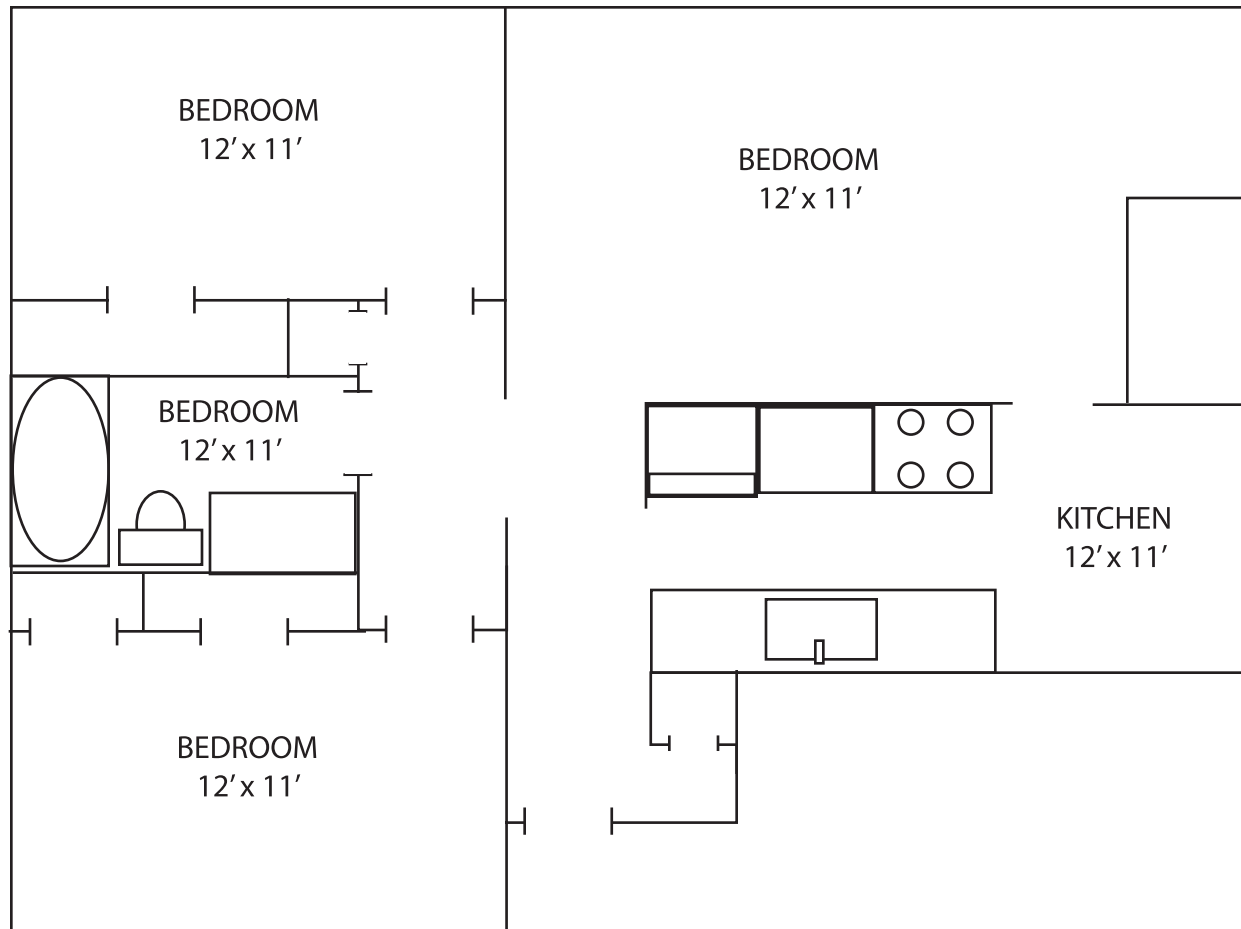

**TWO BEDROOM UNIT**

\* All dimensions are approximate

**For leasing inquiries, please call T&A Properties at 720-341-1817**